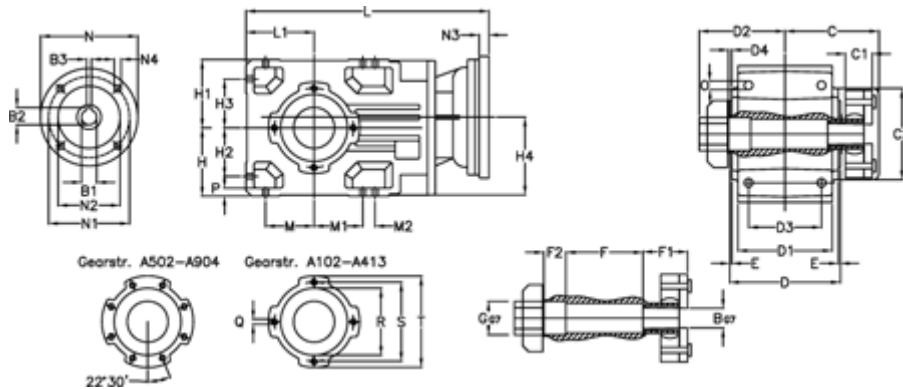

Data Sheet

Article number: 29600324436320

Description: Bevel helical gearbox
A303QF35-244,3-P63B5

Measures

B = 35	D1 = 130	F2 = 50	L = 390.5	N3 = -
B1 = 11	D2 = 80	G = 42	L1 = 90	N4 = M8x19
B2 = 12.8	D3 = 95	GA = 14,5 NM	M = 63.0	O = 12.0
B3 = 4	d4 = 5.0	H = 90	M1 = 63.0	P = 11
C = 113.5	Description = A303QF-xx-P63 B5	H1 = 90	M2 = 22	Q = M8x15
C1 = 24	E = 3.0	H2 = 63.0	N = 140	R = 95
C2 = 90.0	F = 95.5	H3 = 63.0	N1 = 115	S = 115
D = 156	F1 = 48.0	H4 = 108.5	N2 = 95	T = 140